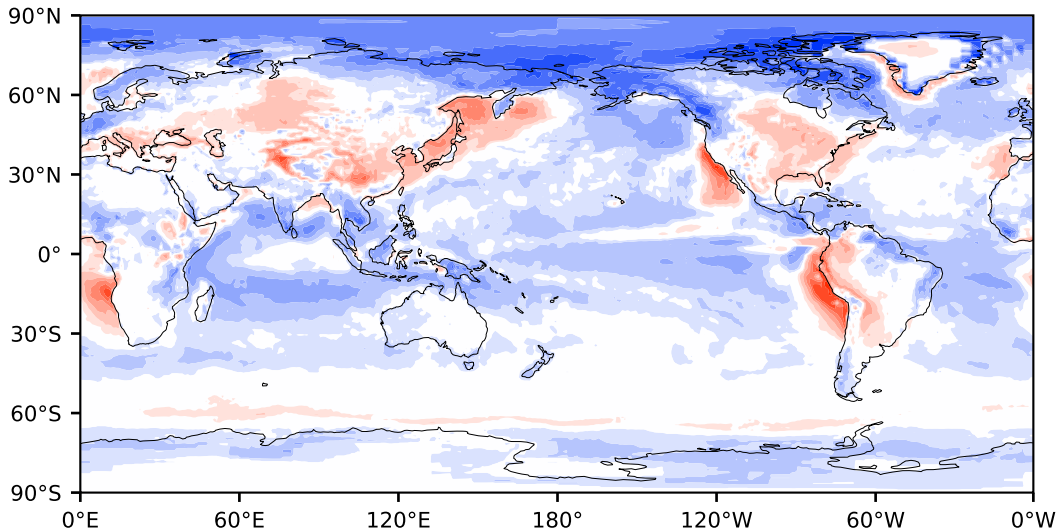

Model - Observations

Max 93.20
Mean -5.89
Min -136.12

RMSE 14.16
CORR 0.90