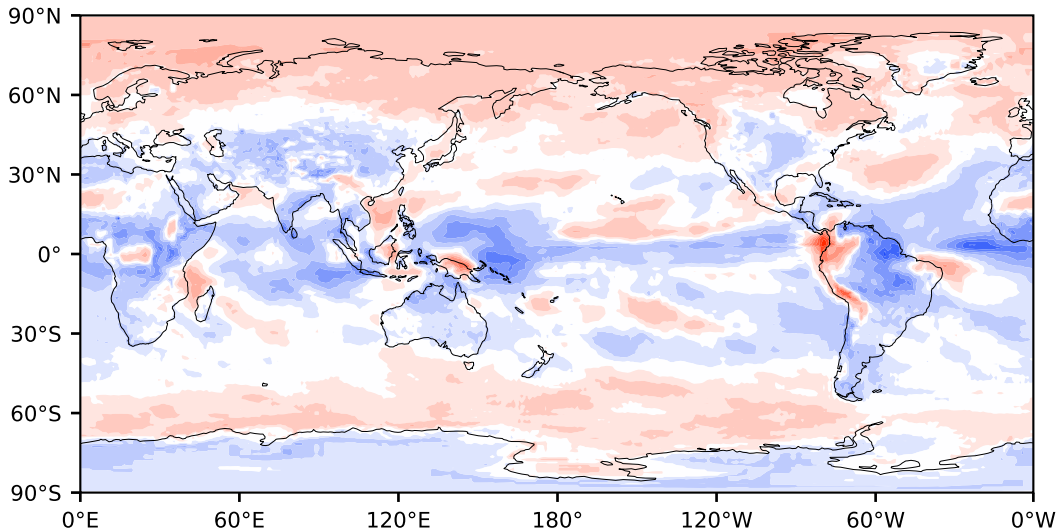

# Model - Observations

Max 37.28  
Mean -1.18  
Min -45.03

RMSE 6.14  
CORR 0.86