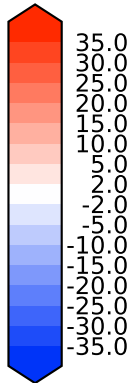

Model - Observations

Max 39.59
Mean -1.98
Min -53.01

RMSE 6.85
CORR 0.89