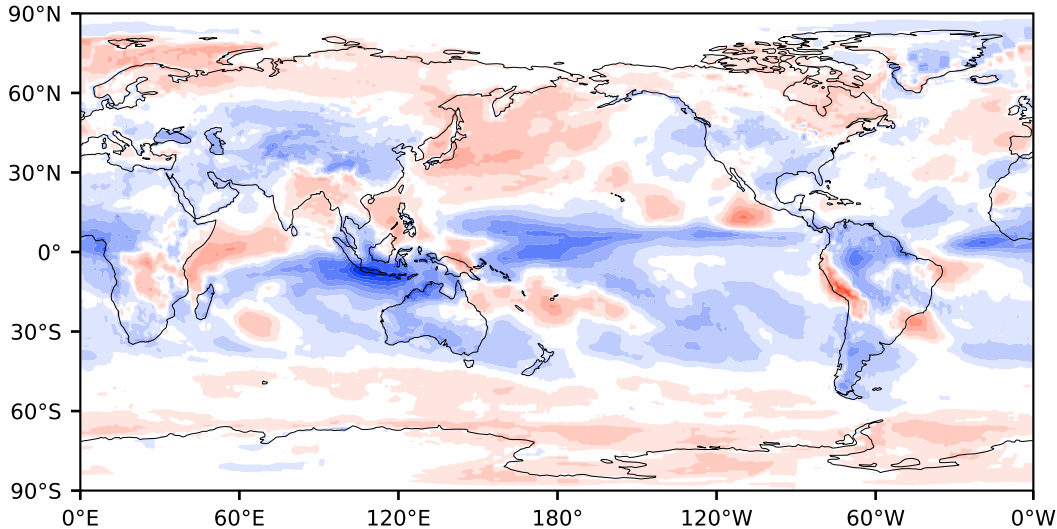

Model - Observations

Max 39.59
Mean -1.98
Min -53.01

RMSE 6.85
CORR 0.89