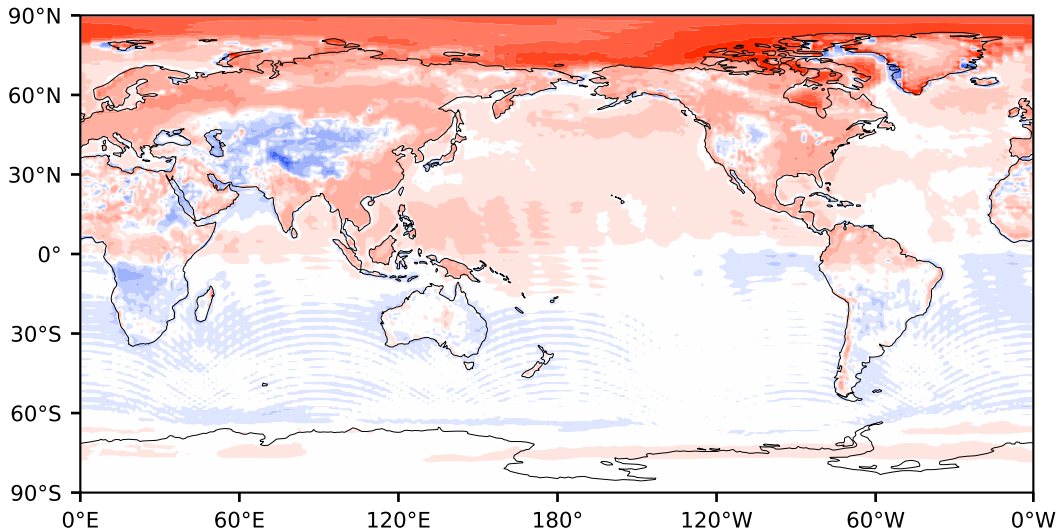

Model - Observations

Max 152.63
Mean 2.54
Min -107.03

RMSE 9.66
CORR 1.00