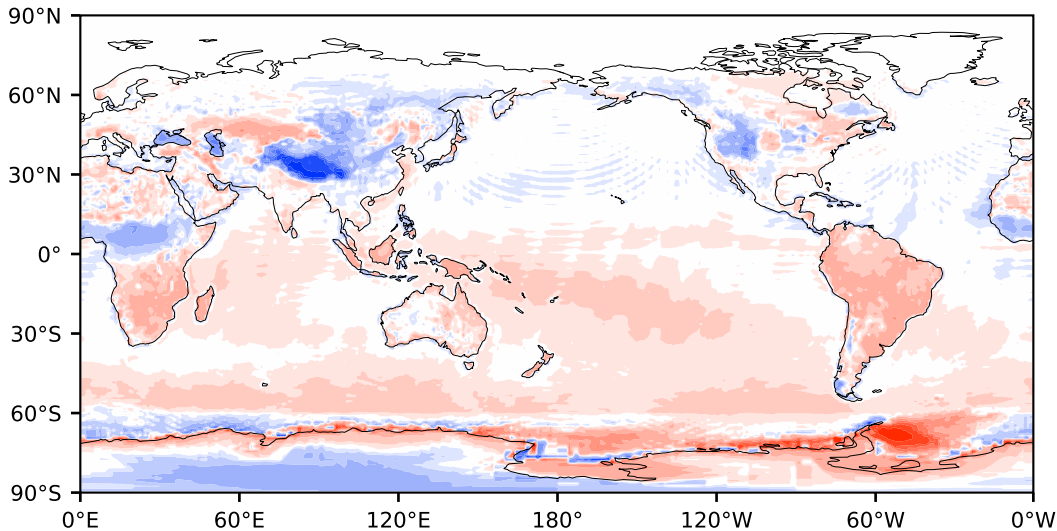

# Model - Observations

Max 127.20  
Mean 1.51  
Min -108.82

RMSE 8.26  
CORR 1.00