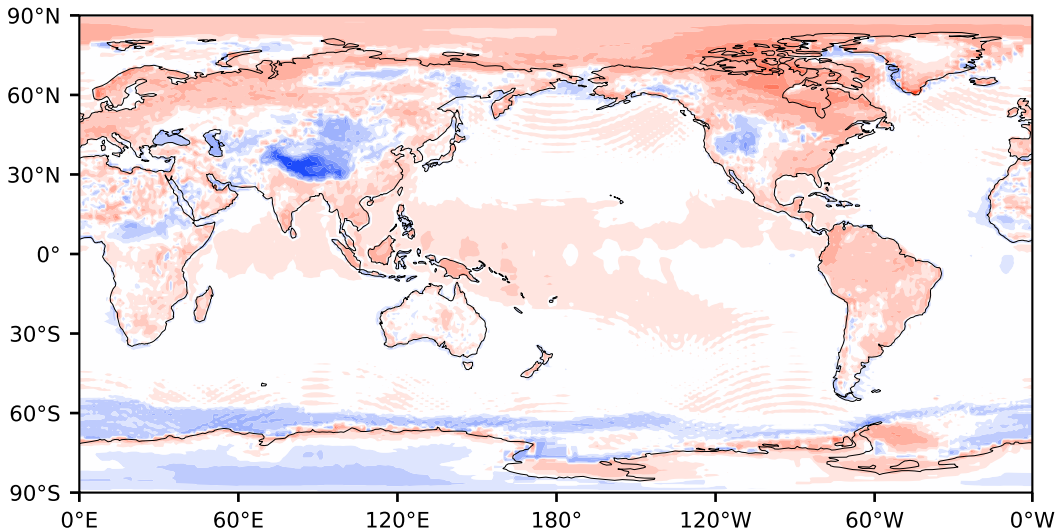

Model - Observations

Max 68.66
Mean 1.59
Min -77.59

RMSE 6.15
CORR 1.00