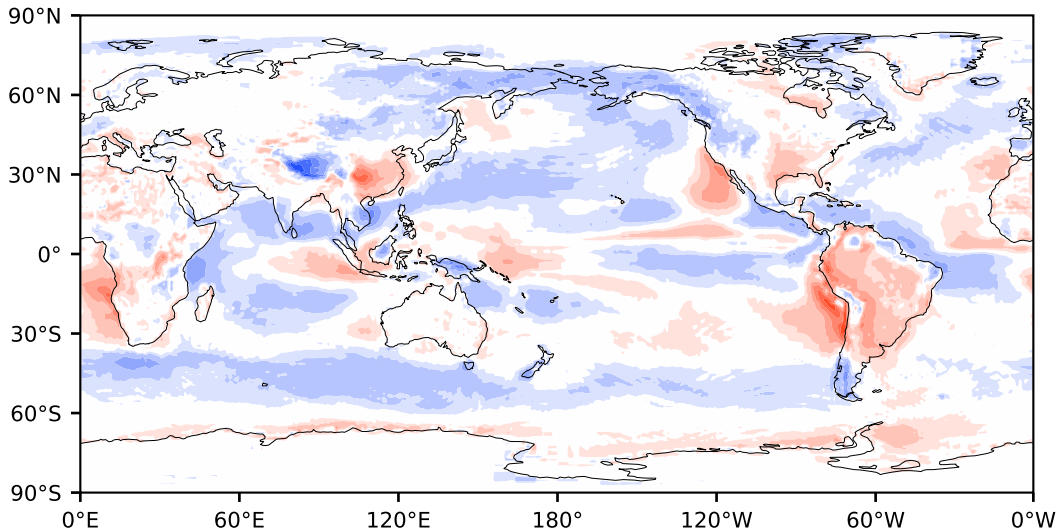

Model - Observations

Max 80.62
Mean -1.42
Min -60.74

RMSE 9.37
CORR 0.99