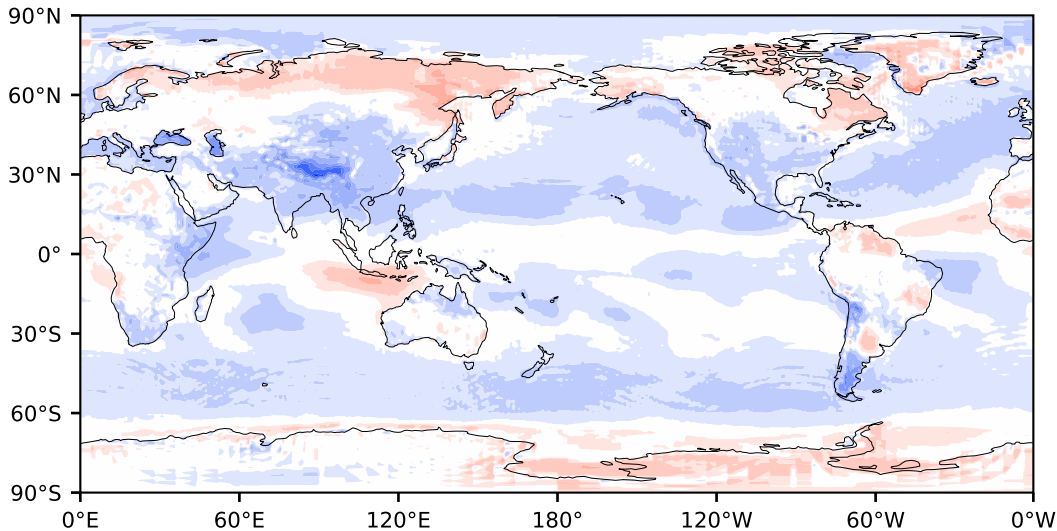

# Model - Observations

Max 28.96  
Mean -2.48  
Min -41.42

RMSE 4.62  
CORR 0.99