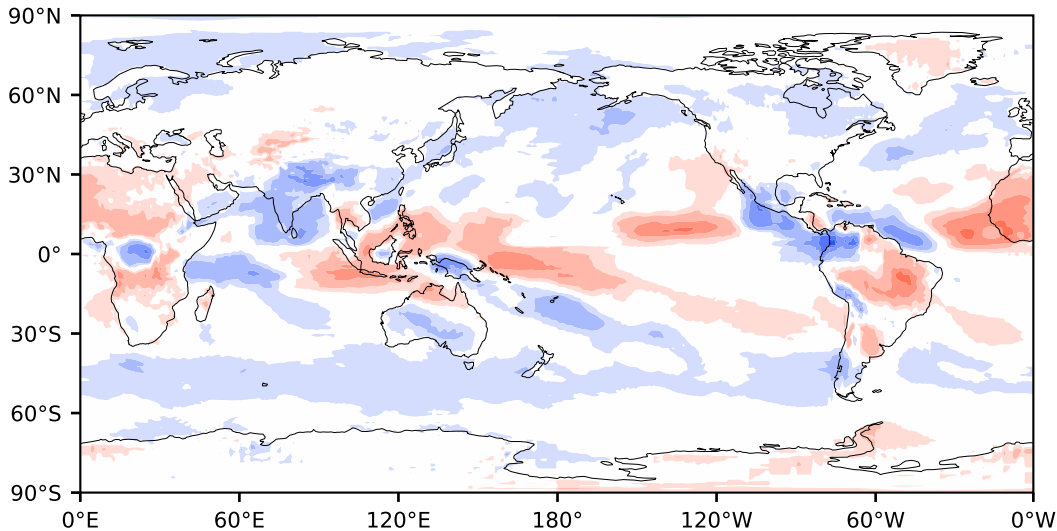

Model - Observations

Max 38.02
Mean -0.62
Min -45.03

RMSE 7.97
CORR 0.97