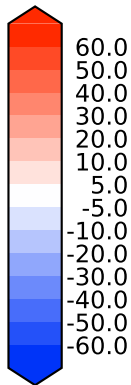

Model - Observations

Max 109.25
Mean -1.08
Min -76.68

RMSE 12.39
CORR 0.90