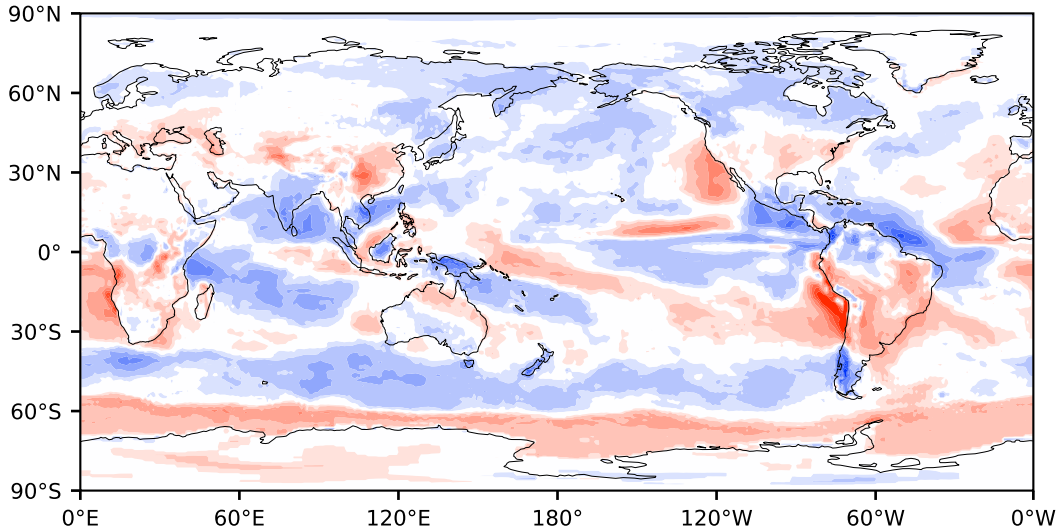

Model - Observations

Max 109.25
Mean -1.08
Min -76.68

RMSE 12.39
CORR 0.90