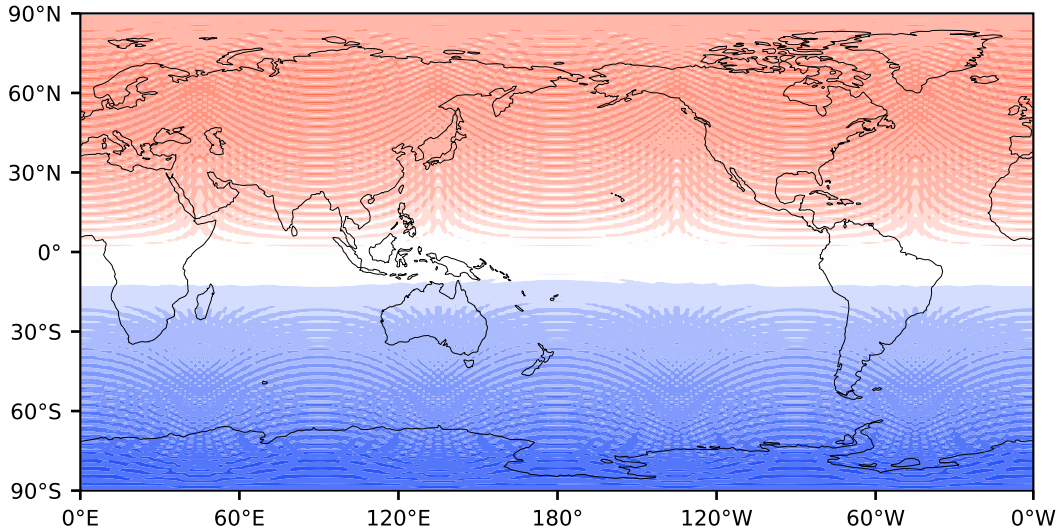

Model - Observations

Max 4.54
Mean -0.07
Min -5.18

RMSE 1.74
CORR 1.00