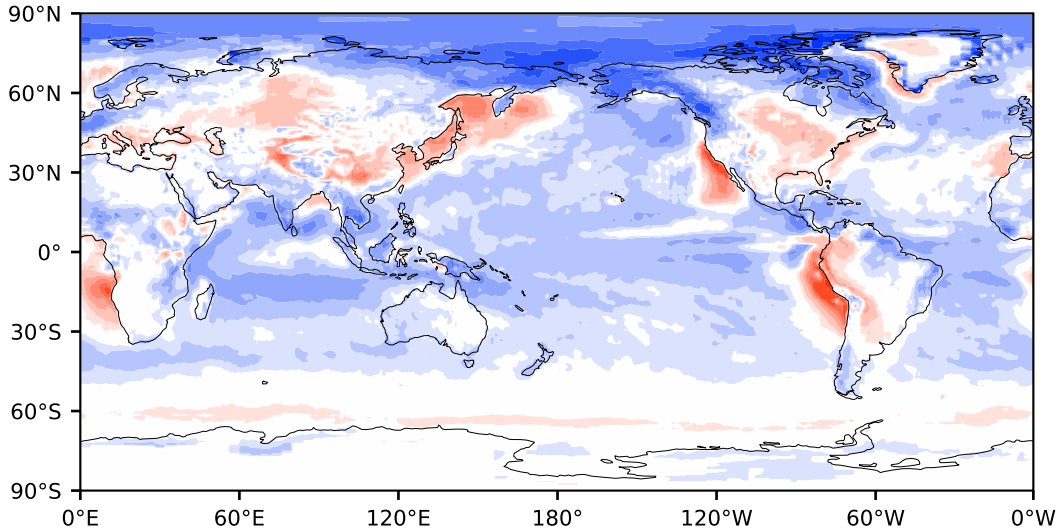

Model - Observations

Max 93.54
Mean -7.35
Min -136.26

RMSE 15.02
CORR 0.89