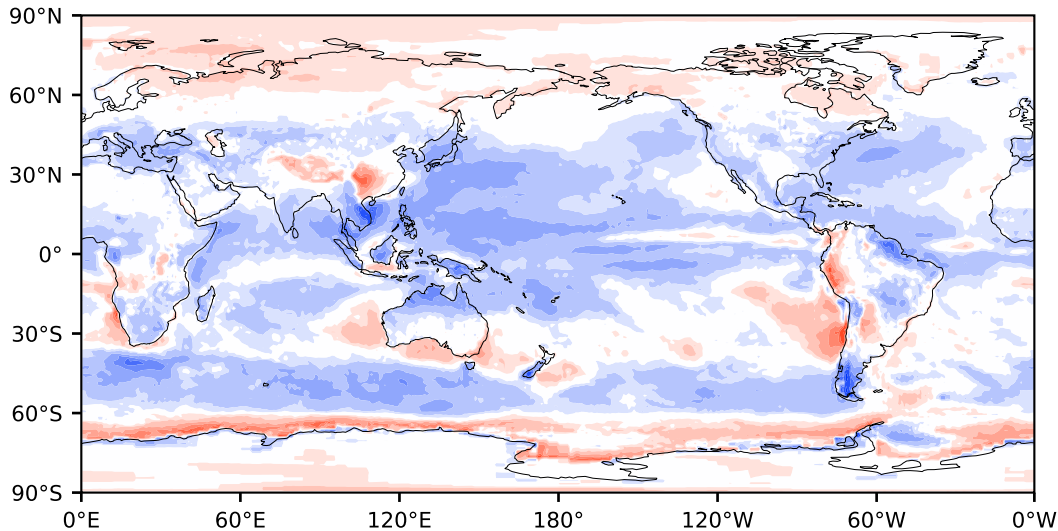

Model - Observations

Max 84.23
Mean -5.88
Min -93.06

RMSE 12.35
CORR 0.95