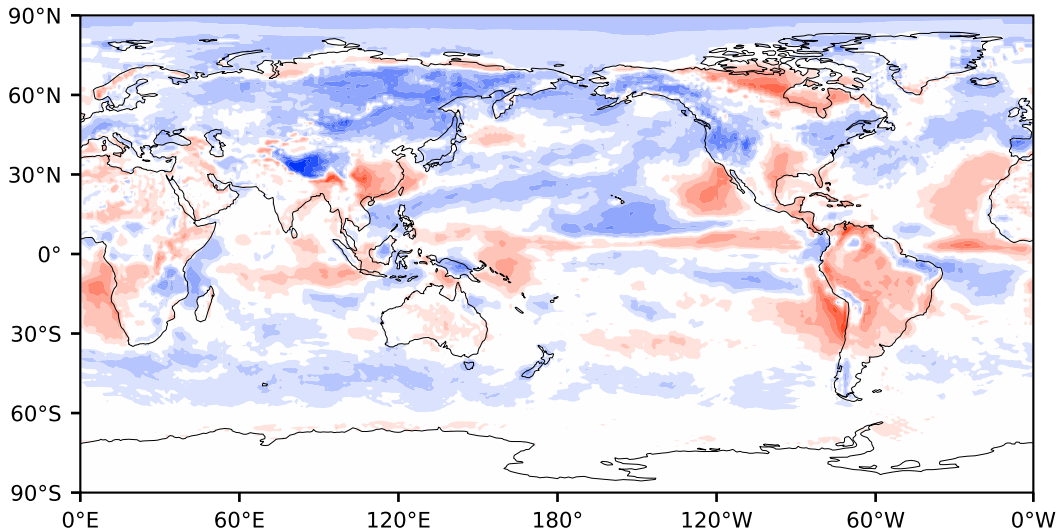

# Model - Observations

Max 78.78  
Mean -1.17  
Min -104.88

RMSE 11.42  
CORR 0.99