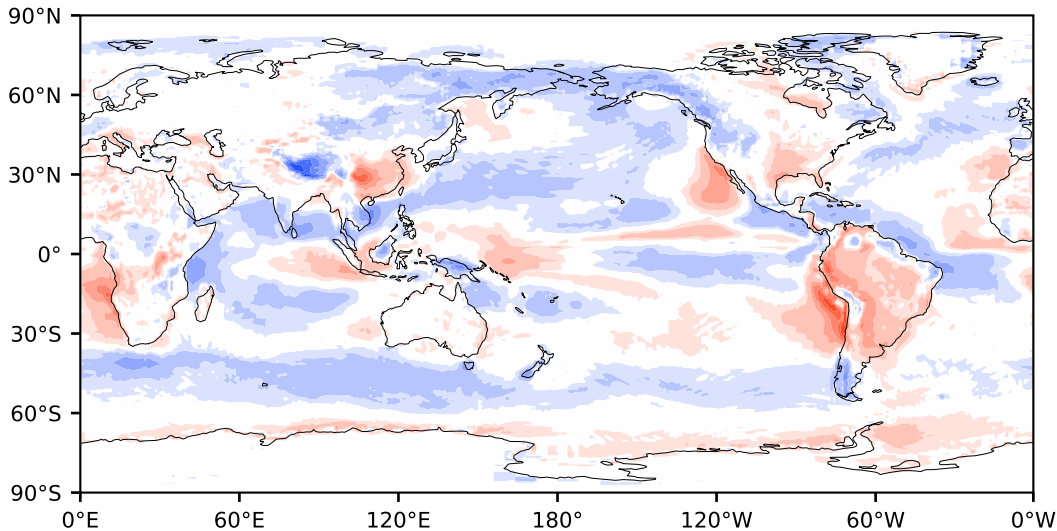

Model - Observations

Max 81.78
Mean -1.30
Min -60.58

RMSE 9.38
CORR 0.99