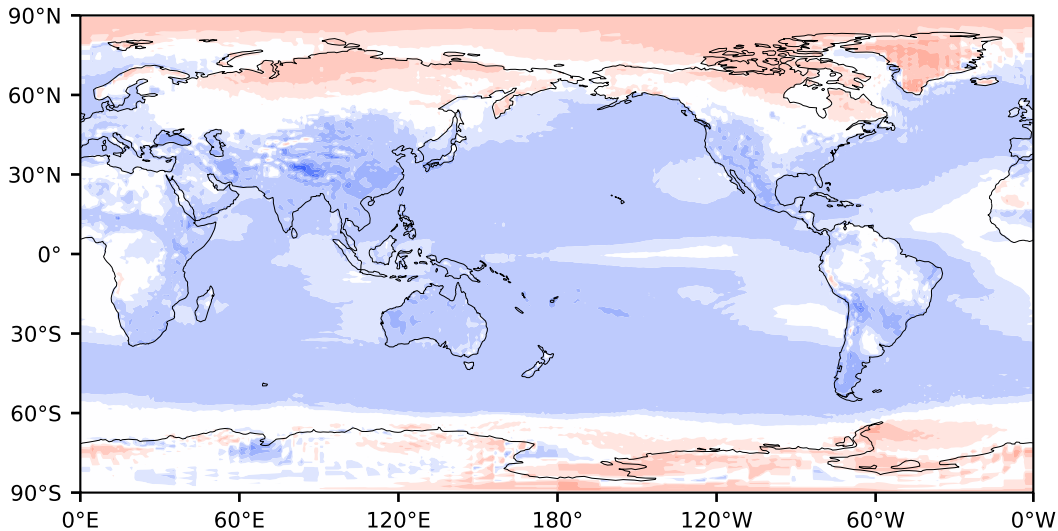

Model - Observations

Max 16.89
Mean -4.73
Min -43.82

RMSE 6.16
CORR 0.99