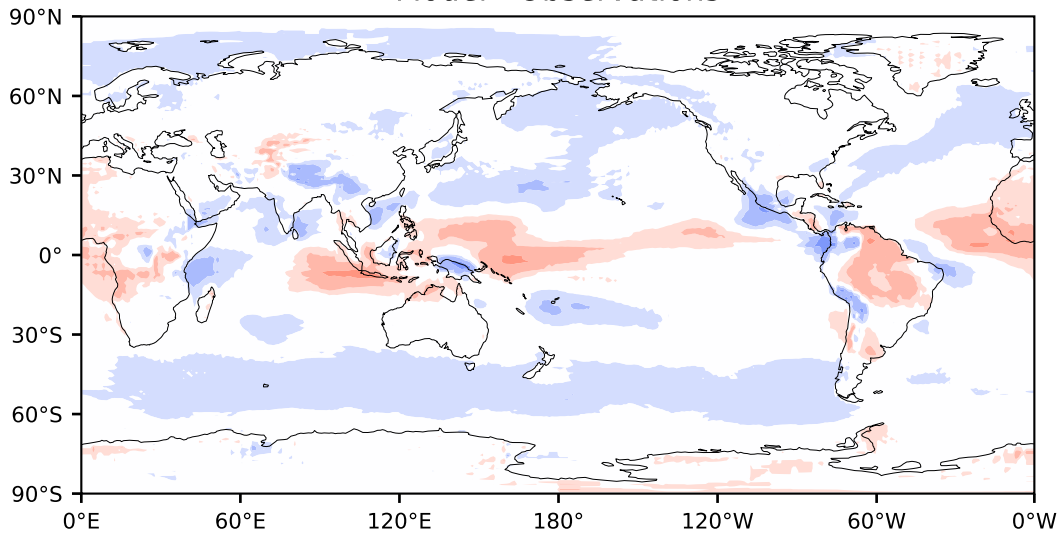

Model - Observations

Max 28.93
Mean -1.10
Min -29.47

RMSE 5.79
CORR 0.98