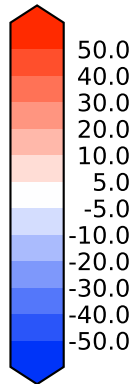

Model - Observations

Max 28.93
Mean -1.10
Min -29.47

RMSE 5.79
CORR 0.98