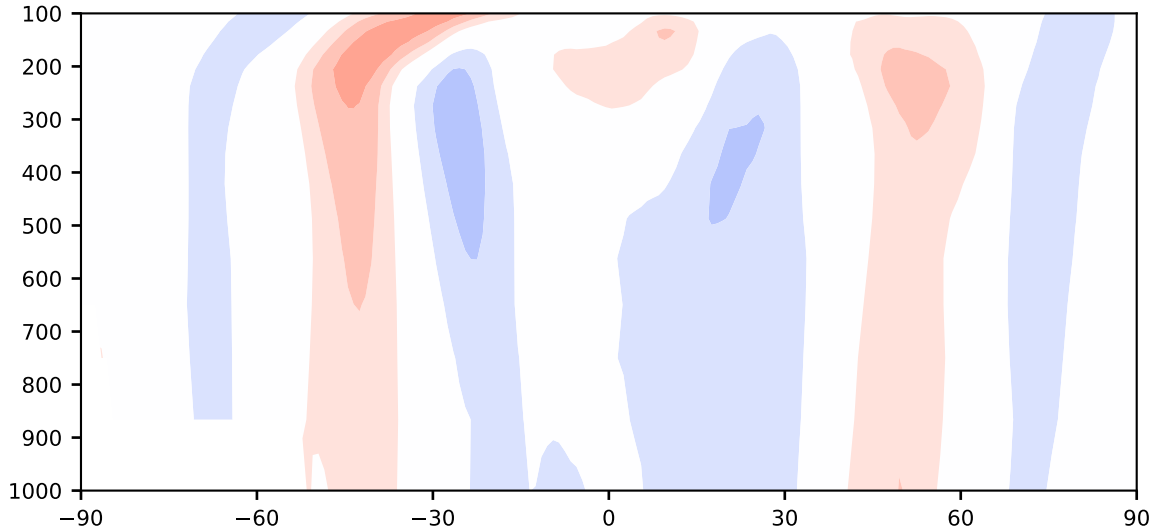

Difference

Max 1.85
Mean -0.09
Min -1.30

RMSE 0.68
CORR 1.00