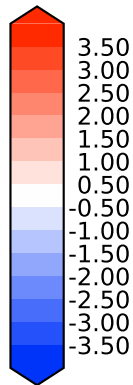

Difference

Max 1.85
Mean -0.09
Min -1.30

RMSE 0.68
CORR 1.00