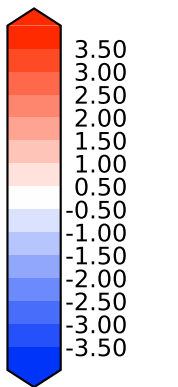

Difference

Max 1.80
Mean -0.05
Min -1.68

RMSE 0.74
CORR 1.00