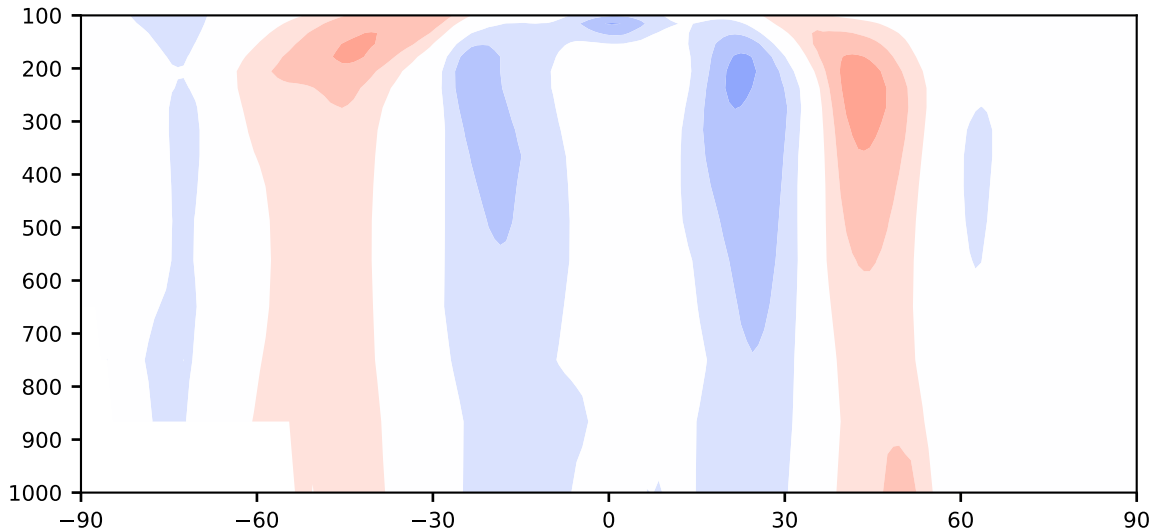

Difference

Max 1.80
Mean -0.05
Min -1.68

RMSE 0.74
CORR 1.00