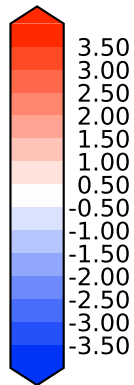

Difference

Max 3.95
Mean 0.05
Min -2.89

RMSE 1.16
CORR 1.00