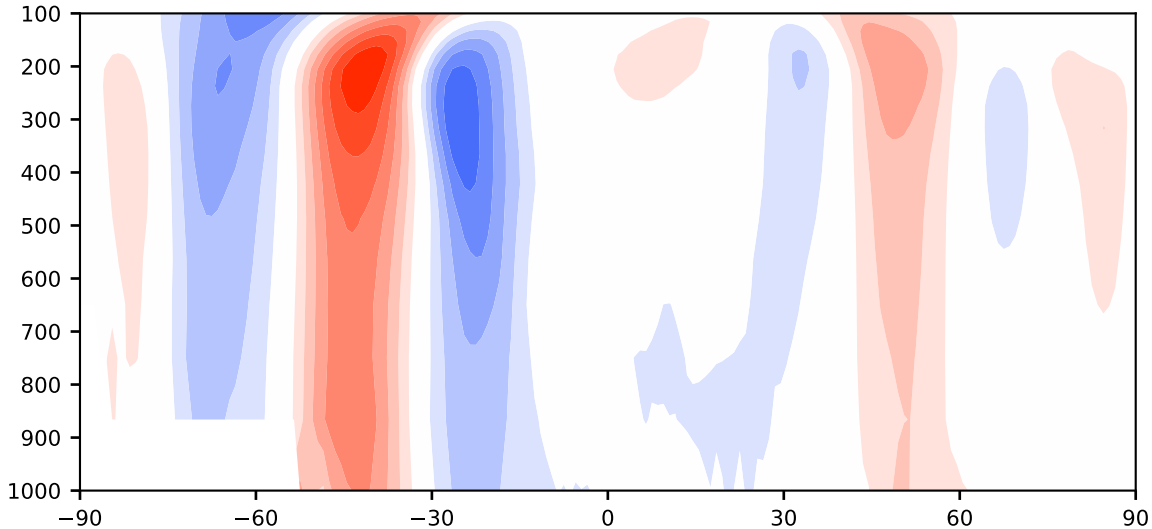

Difference

Max 3.95
Mean 0.05
Min -2.89

RMSE 1.16
CORR 1.00