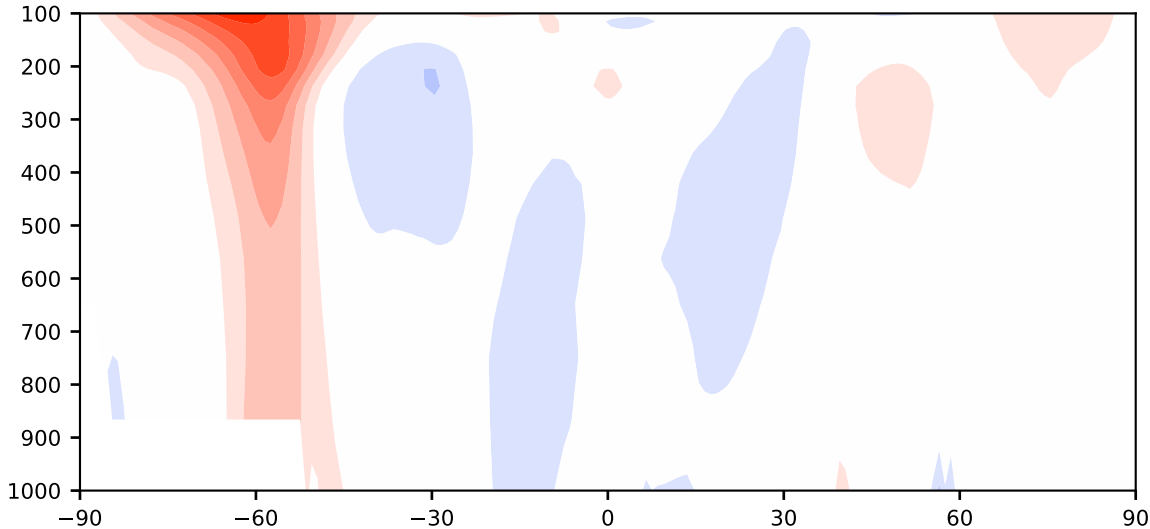

Difference

Max 3.82
Mean 0.01
Min -1.12

RMSE 0.76
CORR 1.00