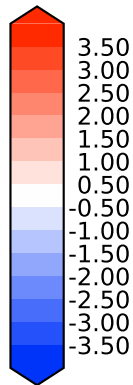

Difference

Max 3.82
Mean 0.01
Min -1.12

RMSE 0.76
CORR 1.00