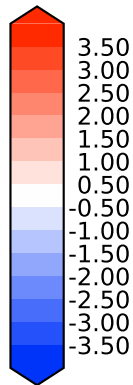

# Difference

Max 1.75  
Mean -0.02  
Min -1.49

RMSE 0.63  
CORR 1.00