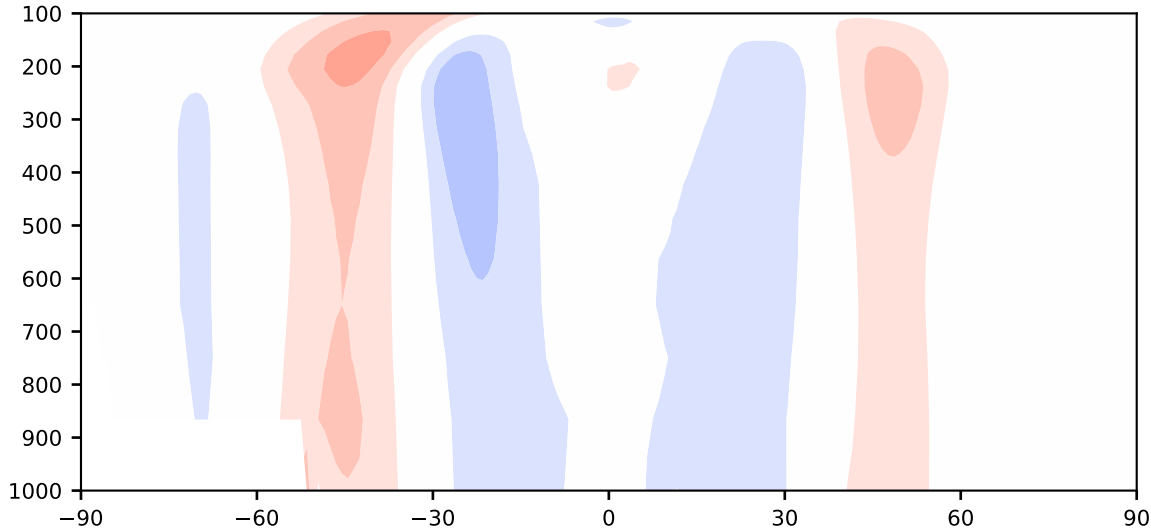

# Difference

Max 1.75  
Mean -0.02  
Min -1.49

RMSE 0.63  
CORR 1.00