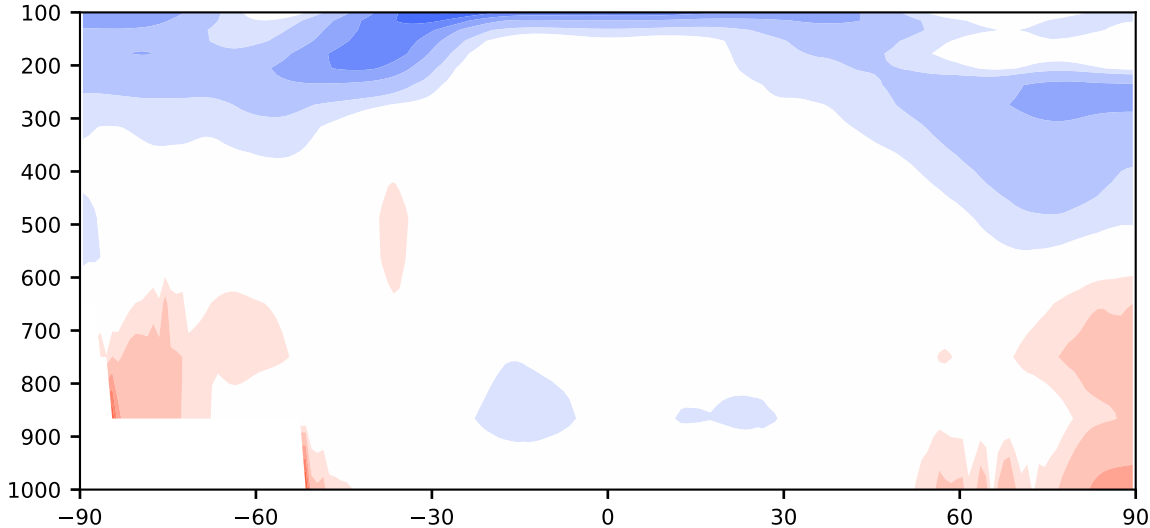

Difference

Max 2.70
Mean -0.12
Min -2.56

RMSE 0.62
CORR 1.00