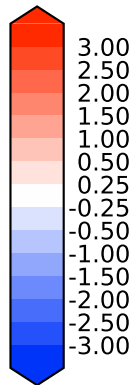

Difference

Max 2.70
Mean -0.12
Min -2.56

RMSE 0.62
CORR 1.00