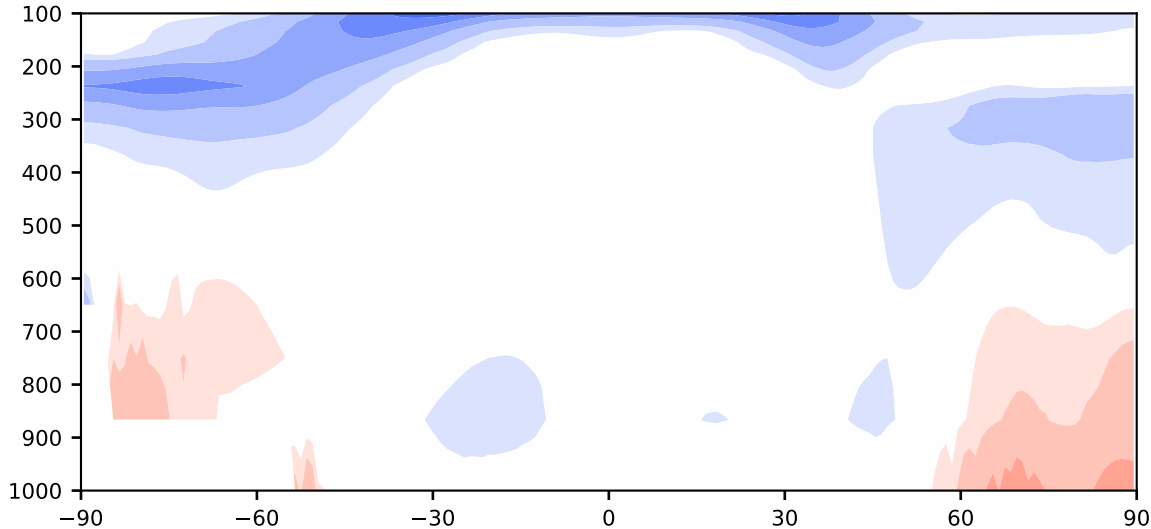

Difference

Max 1.42
Mean -0.11
Min -2.24

RMSE 0.59
CORR 1.00