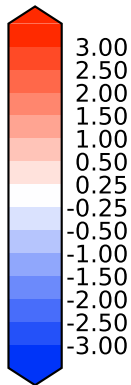

Difference

Max 1.42
Mean -0.11
Min -2.24

RMSE 0.59
CORR 1.00