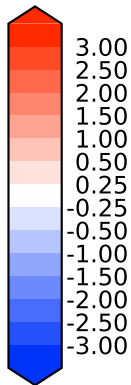

Difference

Max 2.57
Mean -0.09
Min -2.67

RMSE 0.71
CORR 1.00