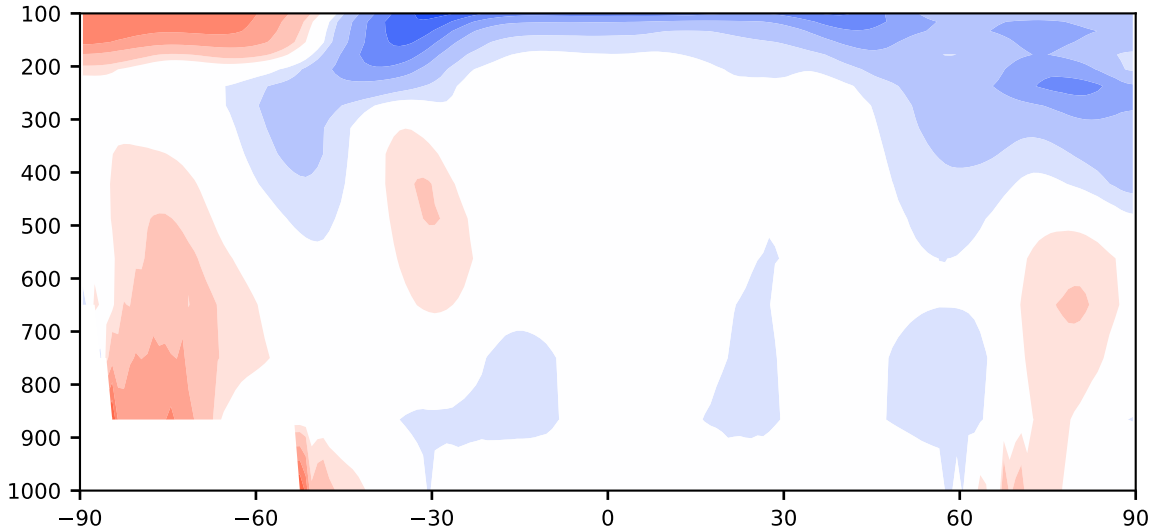

Difference

Max 2.57
Mean -0.09
Min -2.67

RMSE 0.71
CORR 1.00