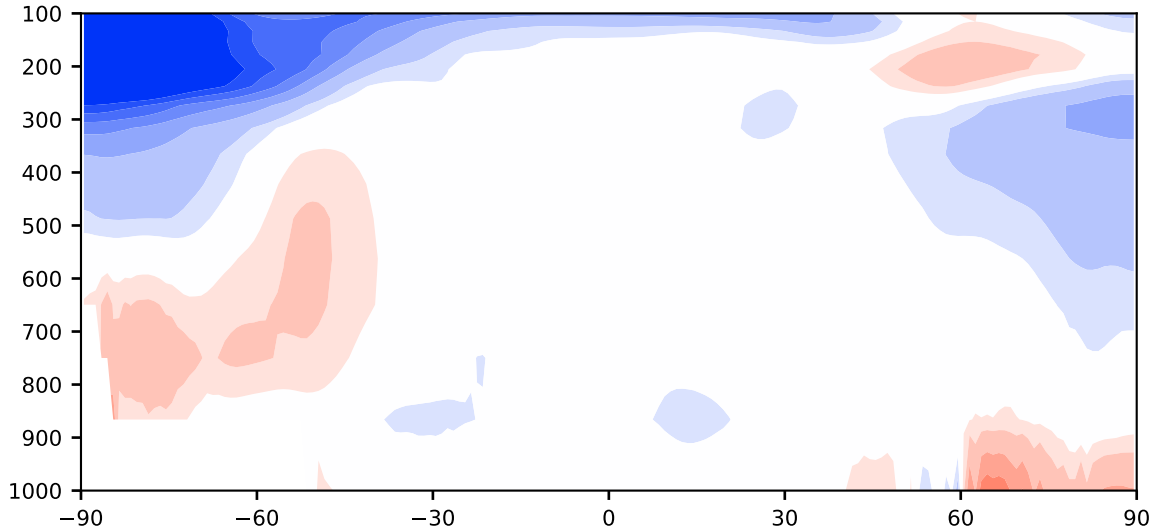

Difference

Max 1.88
Mean -0.22
Min -6.04

RMSE 0.88
CORR 1.00