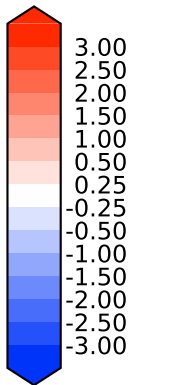

Difference

Max 1.88
Mean -0.22
Min -6.04

RMSE 0.88
CORR 1.00