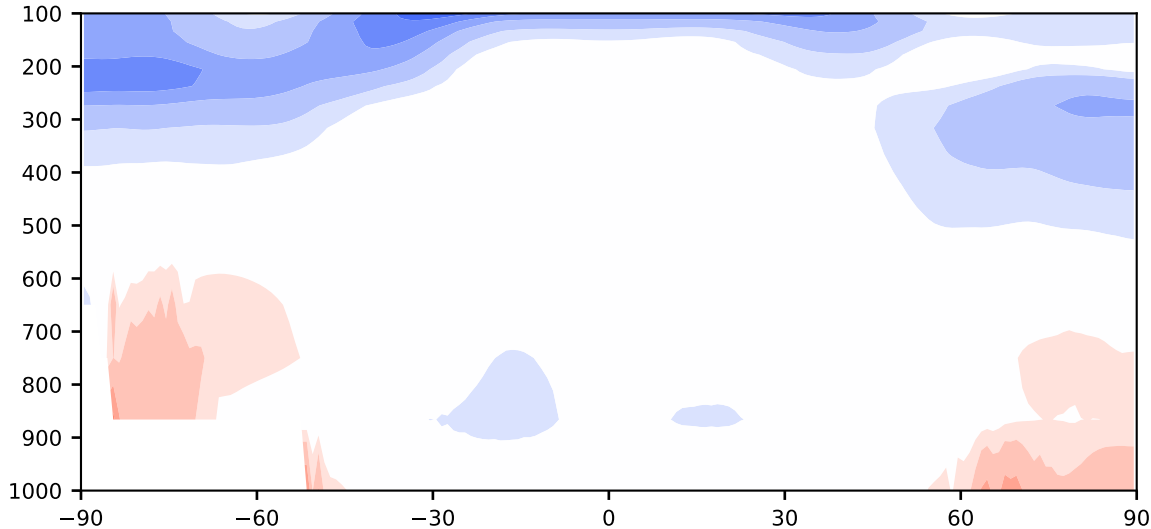

Difference

Max 1.63
Mean -0.14
Min -2.28

RMSE 0.60
CORR 1.00