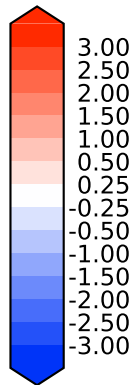

Difference

Max 1.63
Mean -0.14
Min -2.28

RMSE 0.60
CORR 1.00