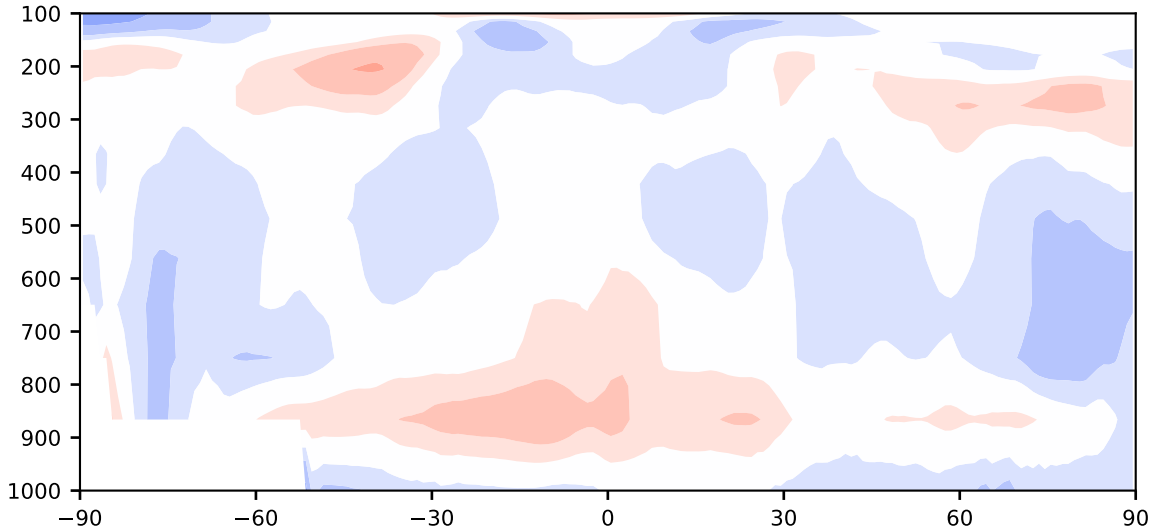

# Difference

Max 5.34  
Mean -0.49  
Min -6.64

RMSE 1.57  
CORR 1.00