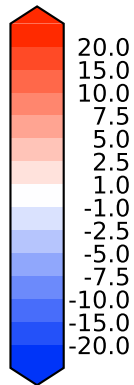

# Difference

Max 5.34  
Mean -0.49  
Min -6.64

RMSE 1.57  
CORR 1.00