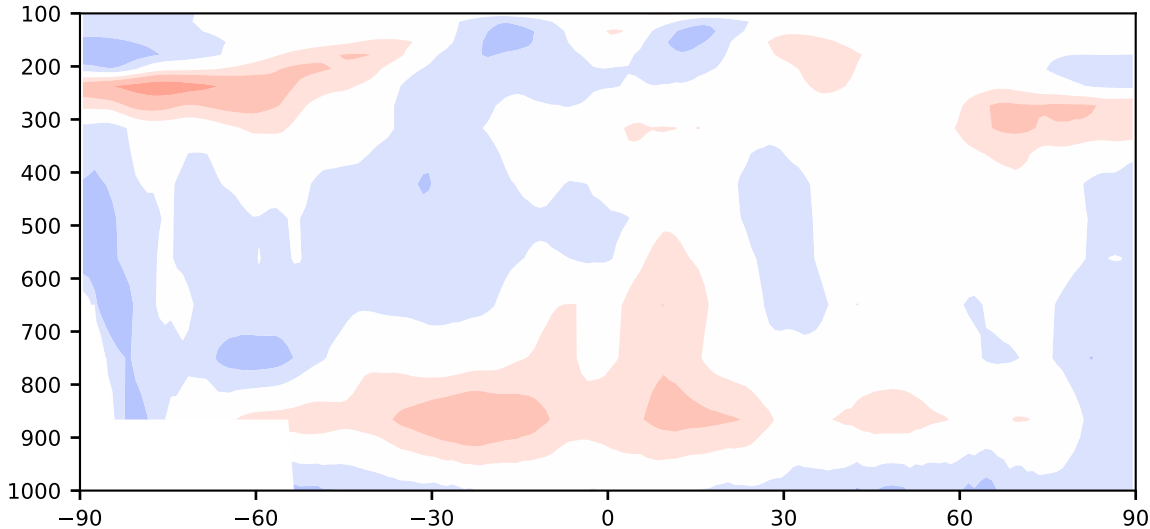

Difference

Max 6.77
Mean -0.38
Min -4.34

RMSE 1.42
CORR 1.00