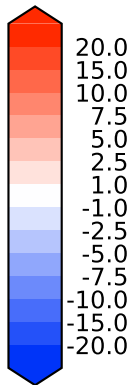

Difference

Max 6.77
Mean -0.38
Min -4.34

RMSE 1.42
CORR 1.00