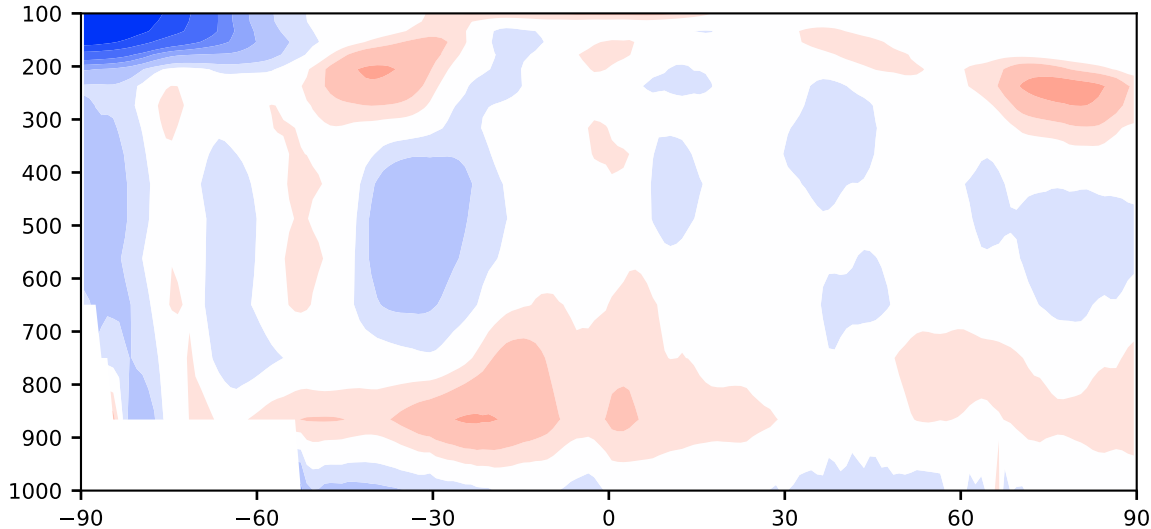

# Difference

Max 6.94  
Mean -0.36  
Min -29.09

RMSE 2.38  
CORR 0.99