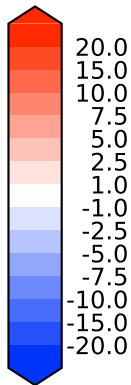

# Difference

Max 6.94  
Mean -0.36  
Min -29.09

RMSE 2.38  
CORR 0.99