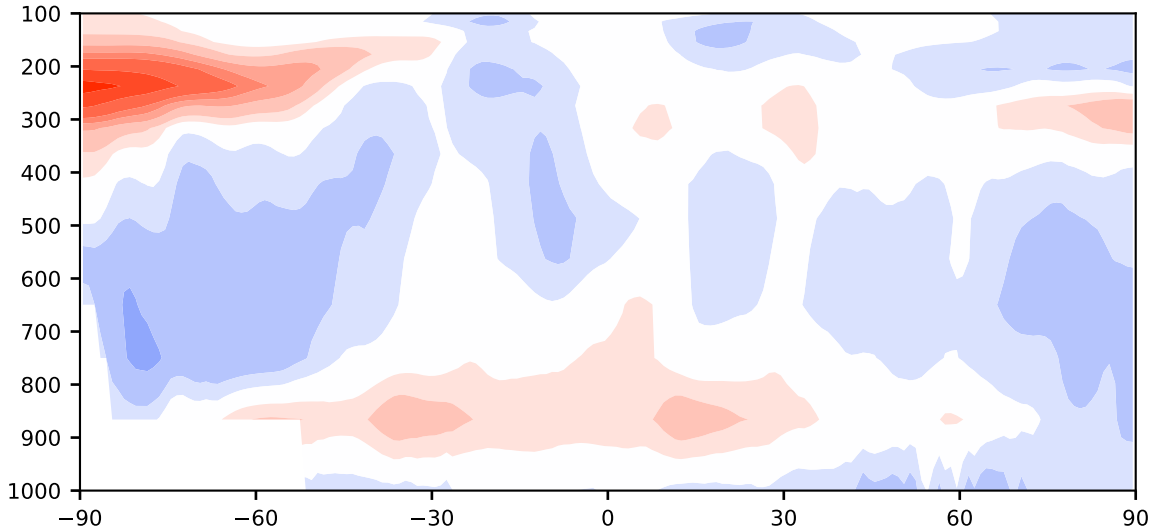

Difference

Max 22.36
Mean -0.57
Min -5.95

RMSE 2.07
CORR 1.00