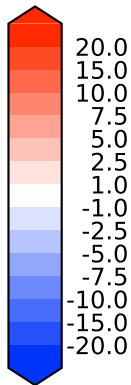

Difference

Max 22.36
Mean -0.57
Min -5.95

RMSE 2.07
CORR 1.00