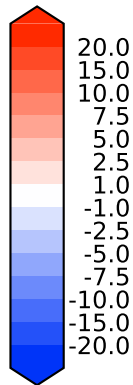

Difference

Max 6.13
Mean -0.45
Min -9.18

RMSE 1.44
CORR 1.00