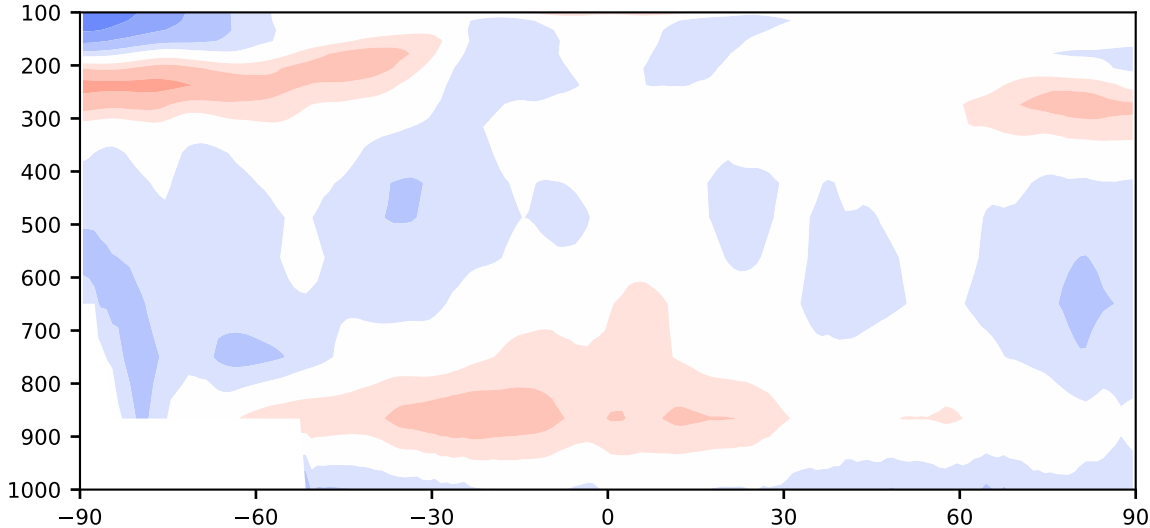

Difference

Max 6.13
Mean -0.45
Min -9.18

RMSE 1.44
CORR 1.00