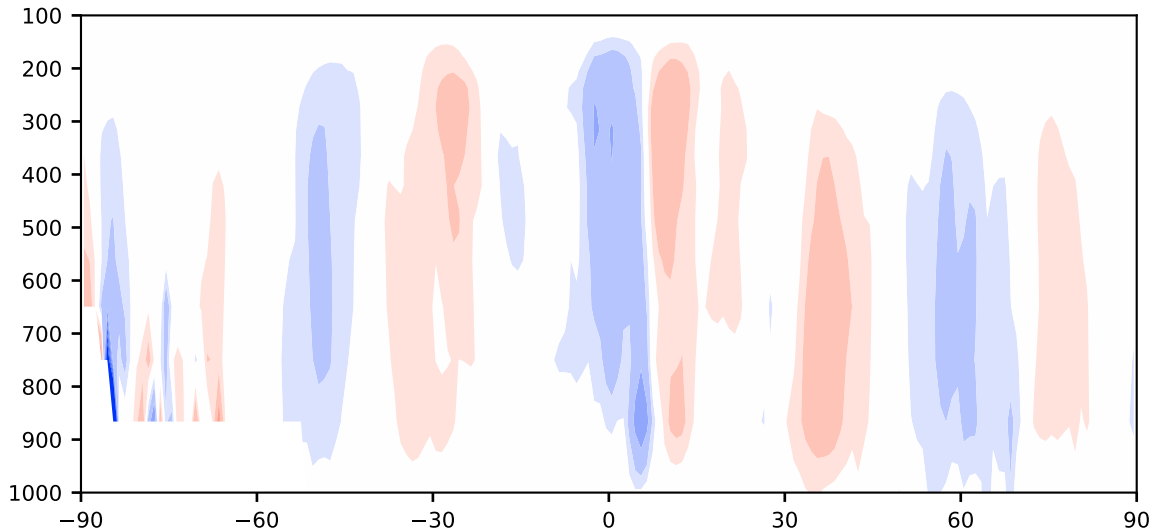

# Difference

Max 5.88  
Mean -0.05  
Min -32.93

RMSE 1.25  
CORR 0.99