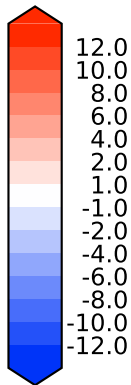

# Difference

Max 5.88  
Mean -0.05  
Min -32.93

RMSE 1.25  
CORR 0.99