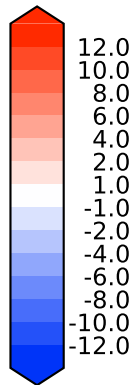

Difference

Max 16.82
Mean 0.01
Min -8.37

RMSE 0.93
CORR 1.00