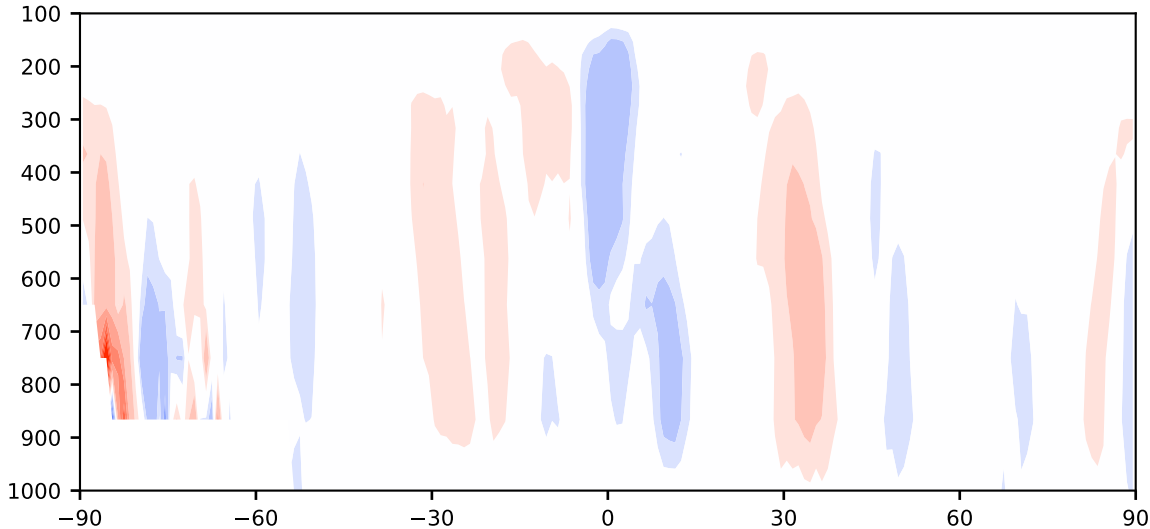

Difference

Max 16.82
Mean 0.01
Min -8.37

RMSE 0.93
CORR 1.00