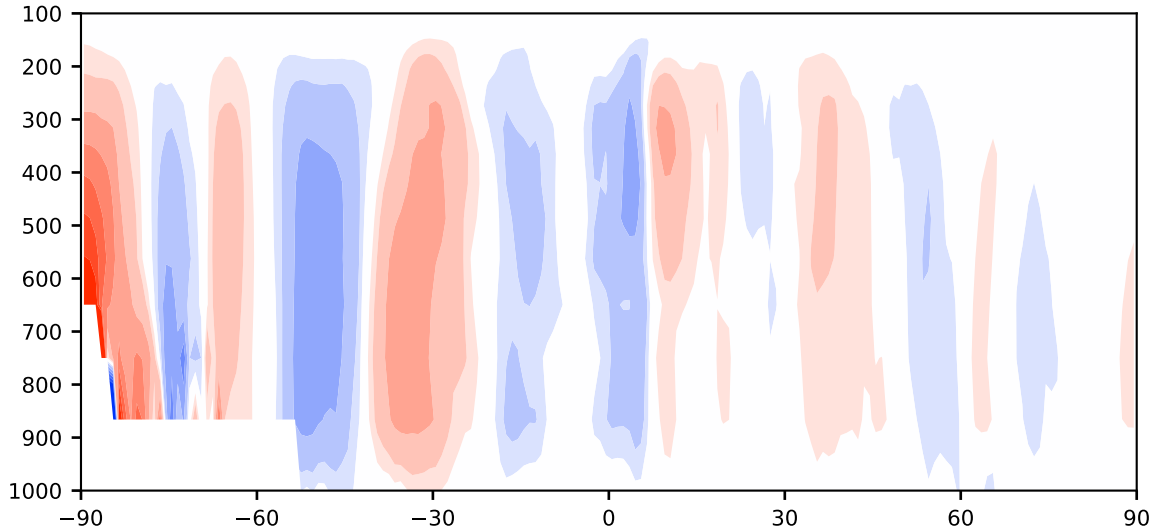

Difference

Max 39.05
Mean 0.14
Min -34.86

RMSE 1.77
CORR 0.99