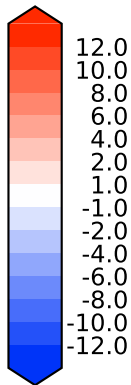

Difference

Max 39.05
Mean 0.14
Min -34.86

RMSE 1.77
CORR 0.99