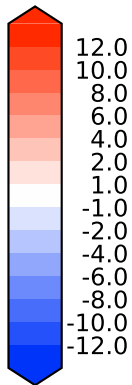

# Difference

Max 8.04  
Mean -0.06  
Min -18.39

RMSE 1.10  
CORR 0.99