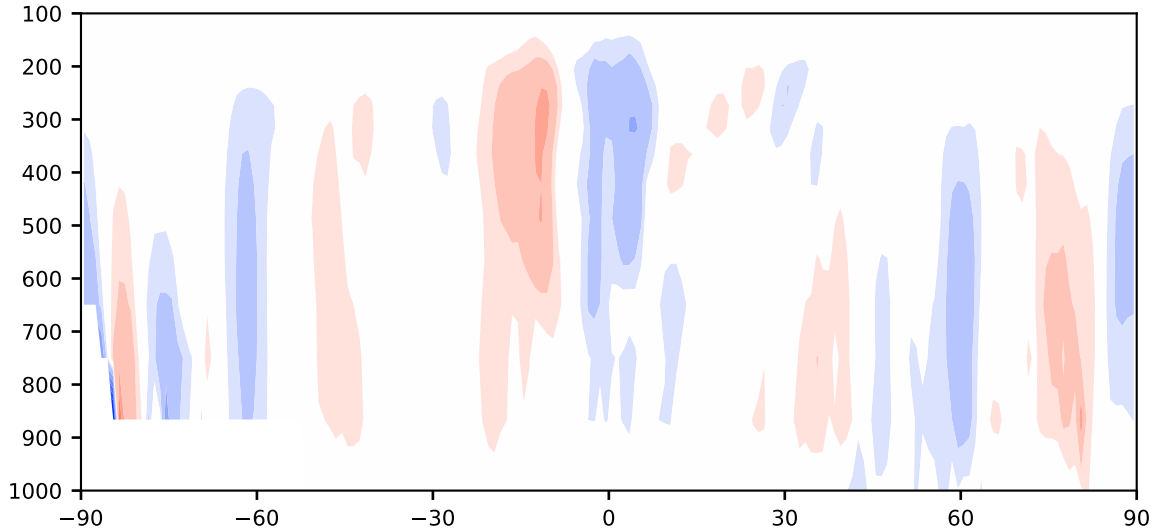

# Difference

Max 8.04  
Mean -0.06  
Min -18.39

RMSE 1.10  
CORR 0.99