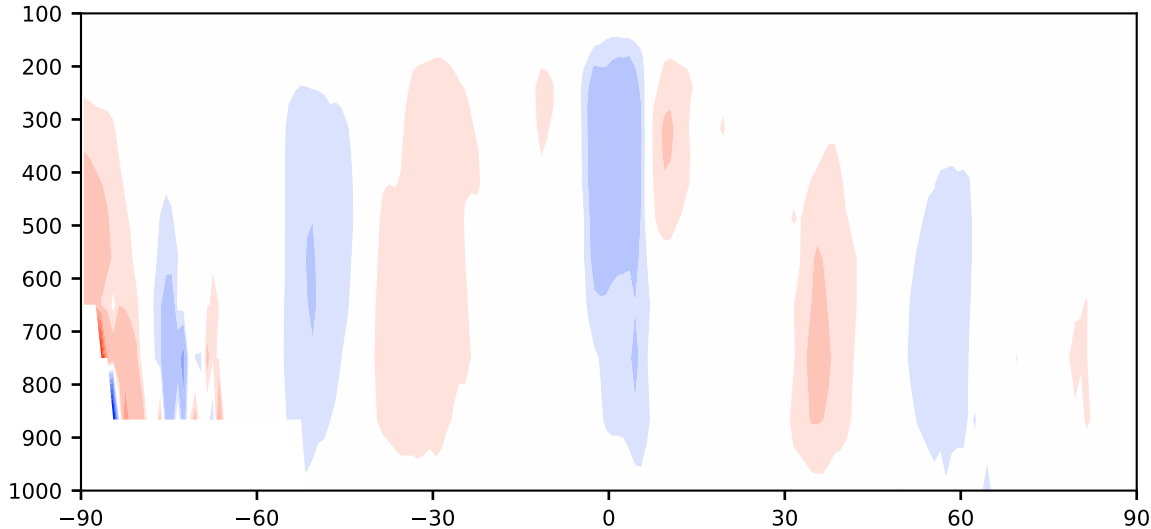

Difference

Max 14.97
Mean 0.01
Min -19.65

RMSE 0.93
CORR 0.99