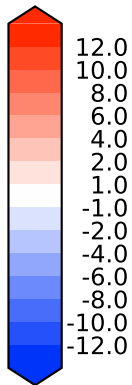

Difference

Max 14.97
Mean 0.01
Min -19.65

RMSE 0.93
CORR 0.99