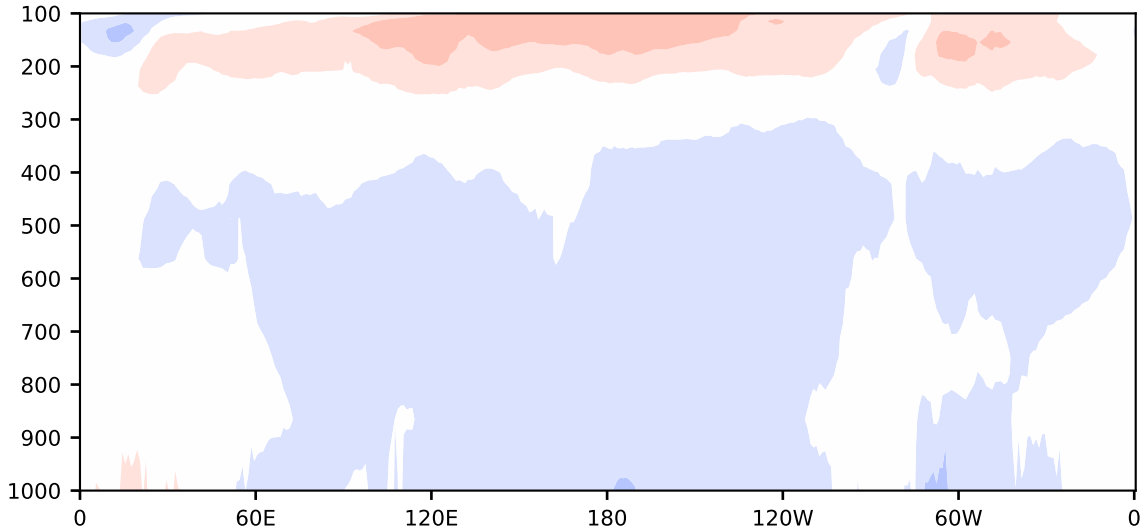

Difference

Max 0.95
Mean -0.13
Min -0.91

RMSE 0.31
CORR 1.00