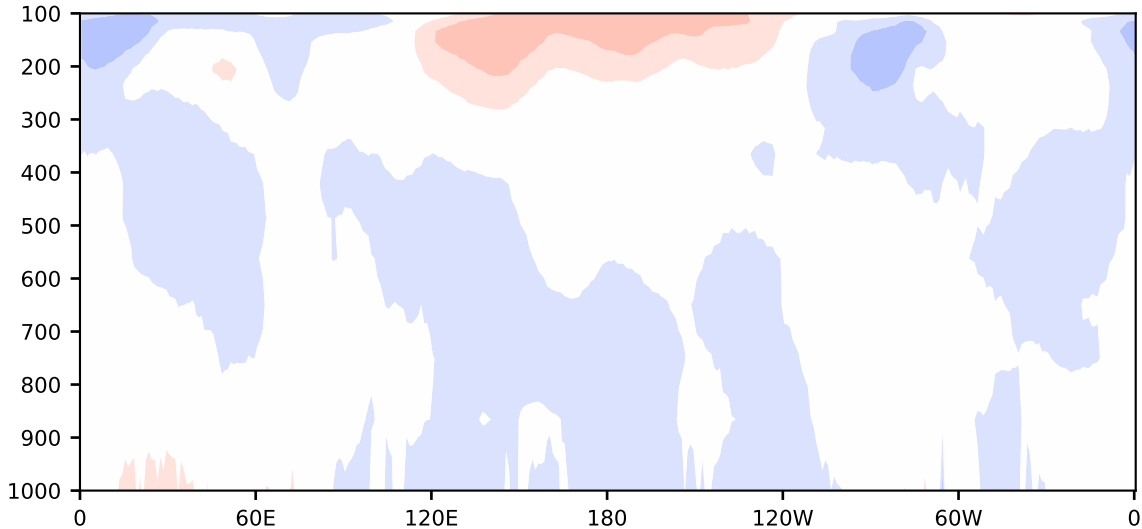

Difference

Max 0.92
Mean -0.13
Min -0.90

RMSE 0.29
CORR 1.00