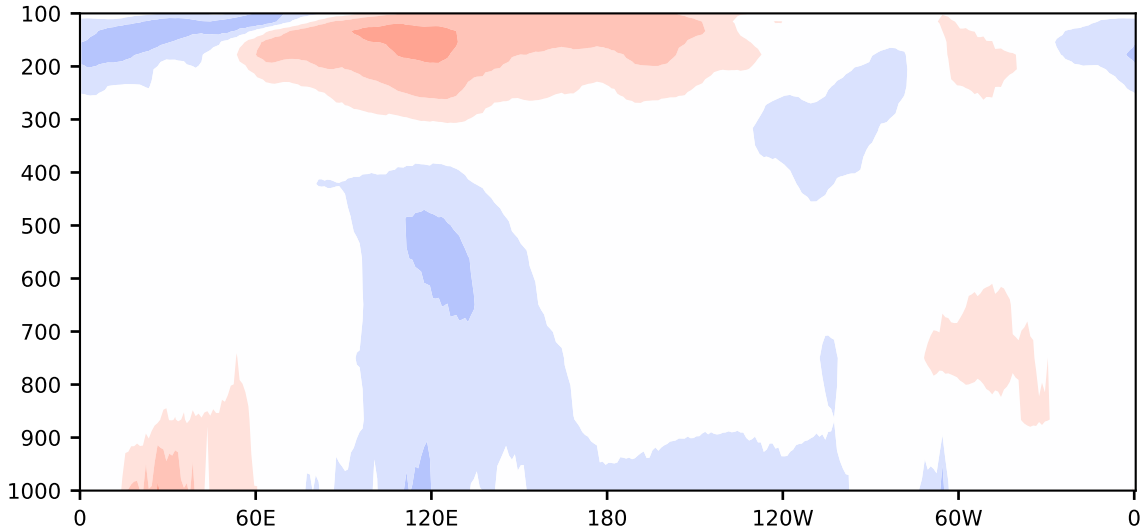

Difference

Max 1.16
Mean -0.02
Min -0.90

RMSE 0.34
CORR 1.00