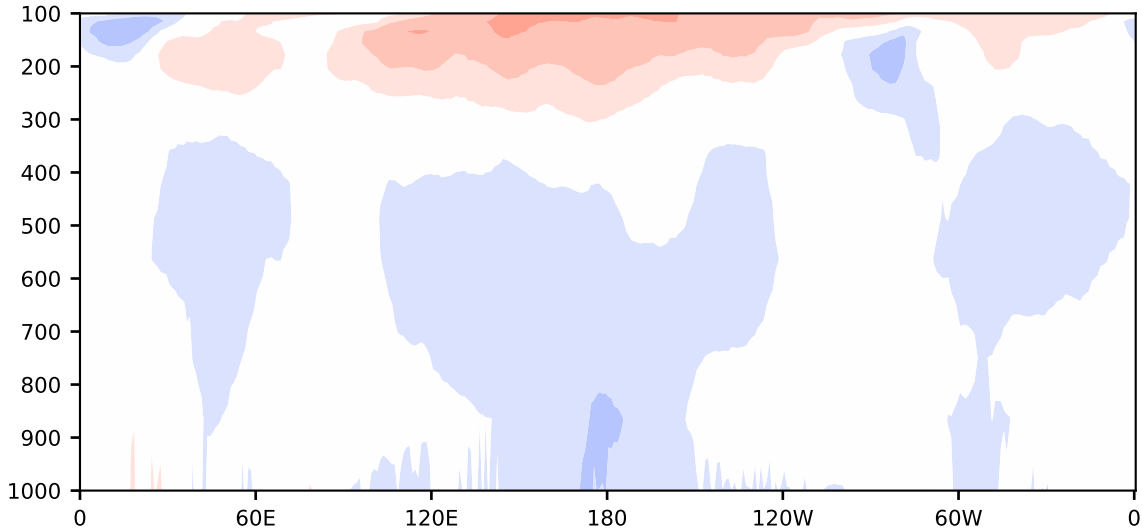

Difference

Max 1.24
Mean -0.08
Min -0.92

RMSE 0.36
CORR 1.00