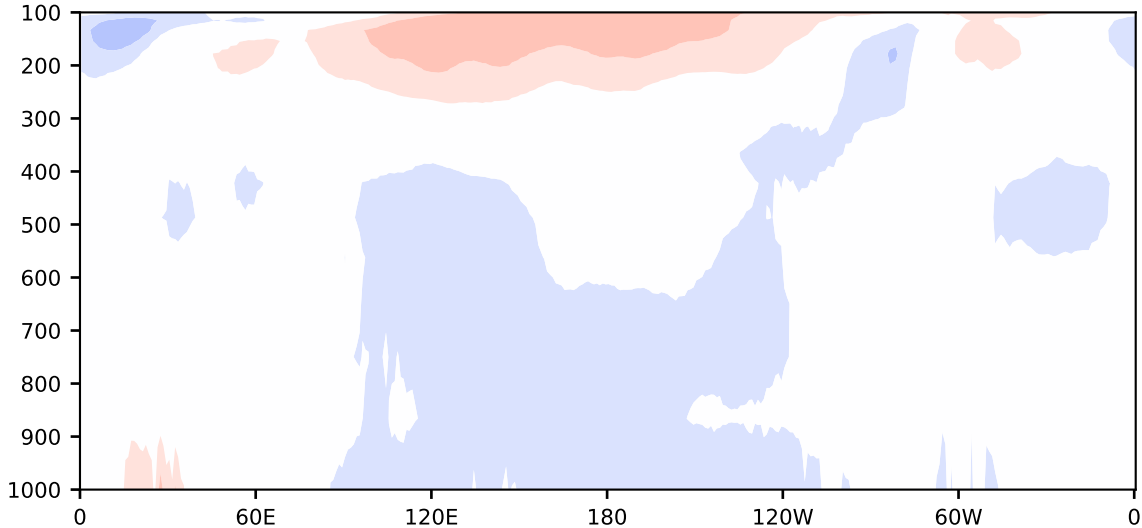

Difference

Max 0.93
Mean -0.09
Min -0.79

RMSE 0.29
CORR 1.00