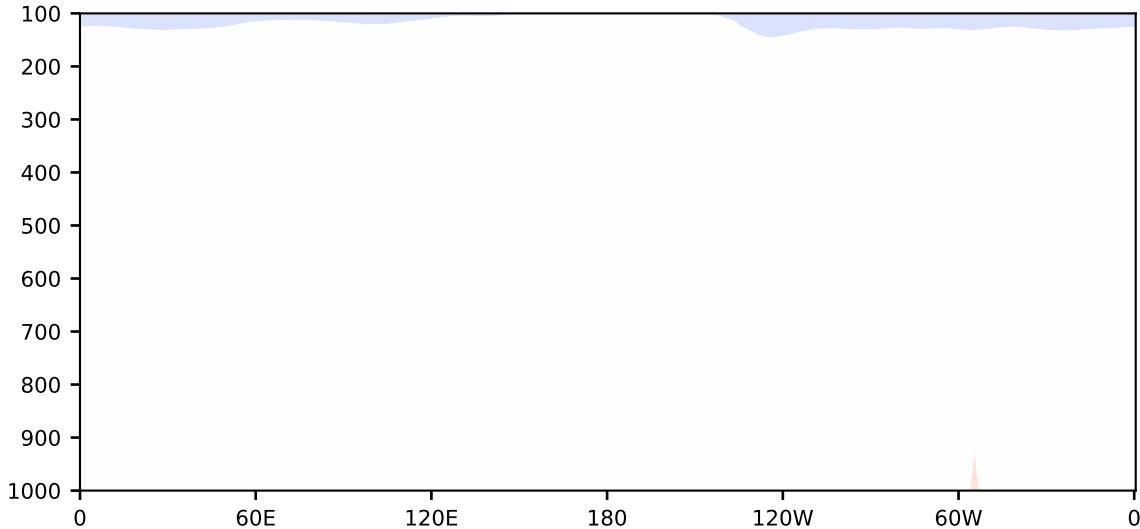

Difference

Max 1.97
Mean -0.14
Min -1.73

RMSE 0.56
CORR 1.00