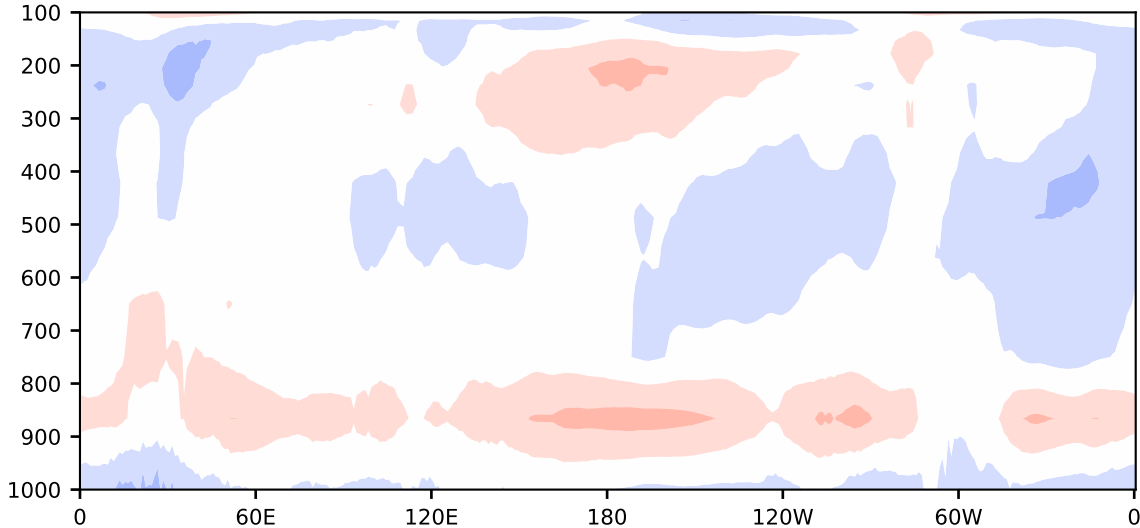

Difference

Max 3.91
Mean -0.31
Min -4.51

RMSE 1.44
CORR 0.99