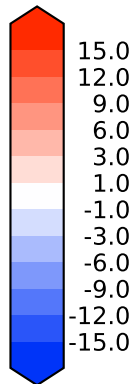

Difference

Max 3.74
Mean -0.23
Min -3.94

RMSE 1.42
CORR 1.00