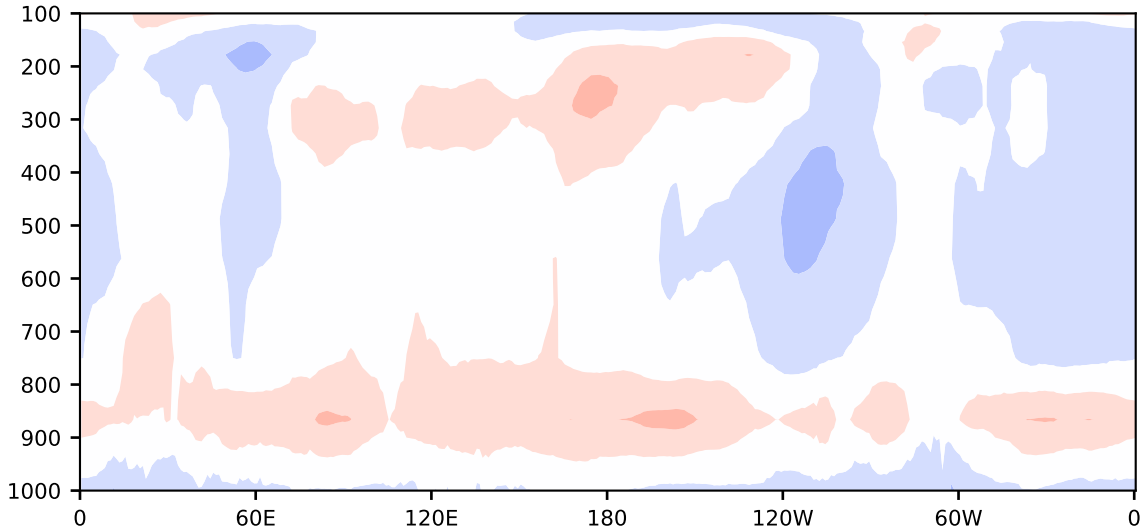

Difference

Max 3.74
Mean -0.23
Min -3.94

RMSE 1.42
CORR 1.00