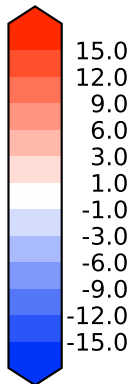

Difference

Max 3.96
Mean -0.12
Min -3.90

RMSE 1.39
CORR 1.00