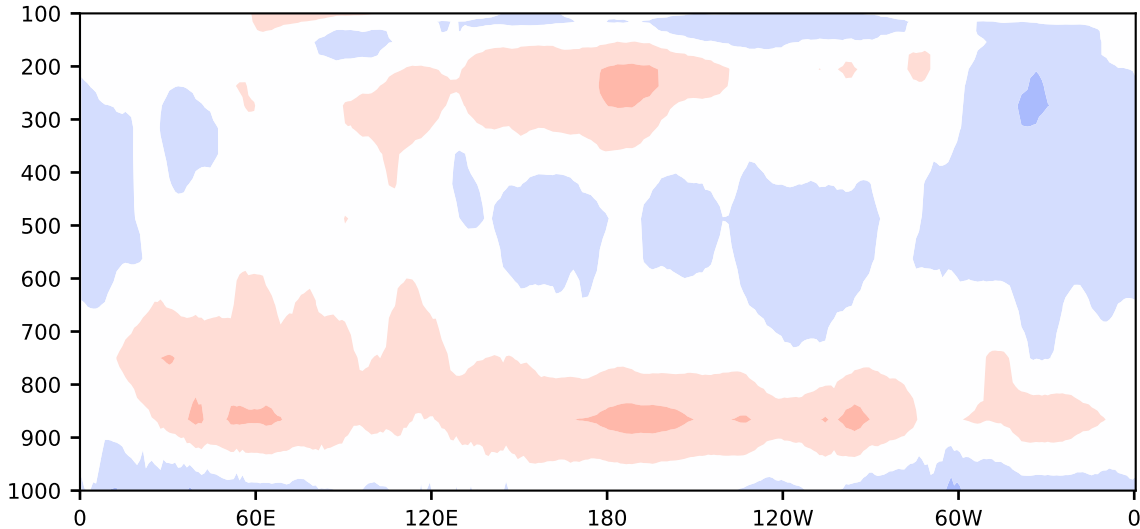

Difference

Max 3.96
Mean -0.12
Min -3.90

RMSE 1.39
CORR 1.00