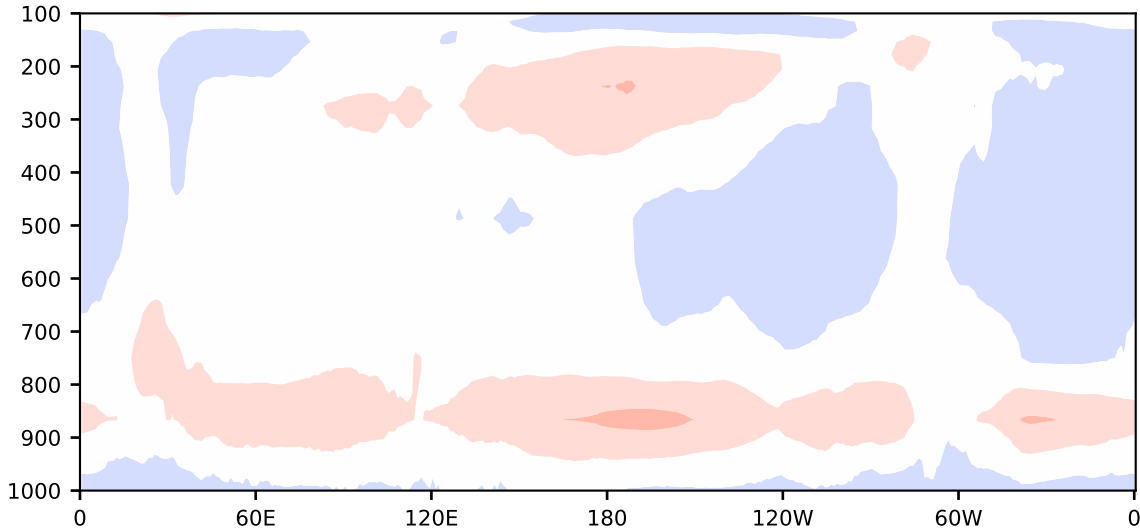

Difference

Max 3.77
Mean -0.29
Min -3.12

RMSE 1.30
CORR 1.00