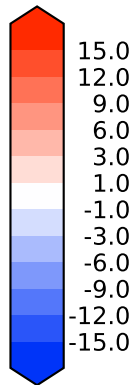

Difference

Max 3.77
Mean -0.29
Min -3.12

RMSE 1.30
CORR 1.00