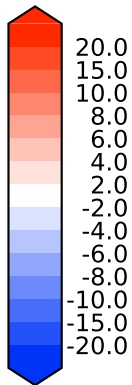

Difference

Max 6.70
Mean 0.01
Min -8.60

RMSE 1.46
CORR 0.97