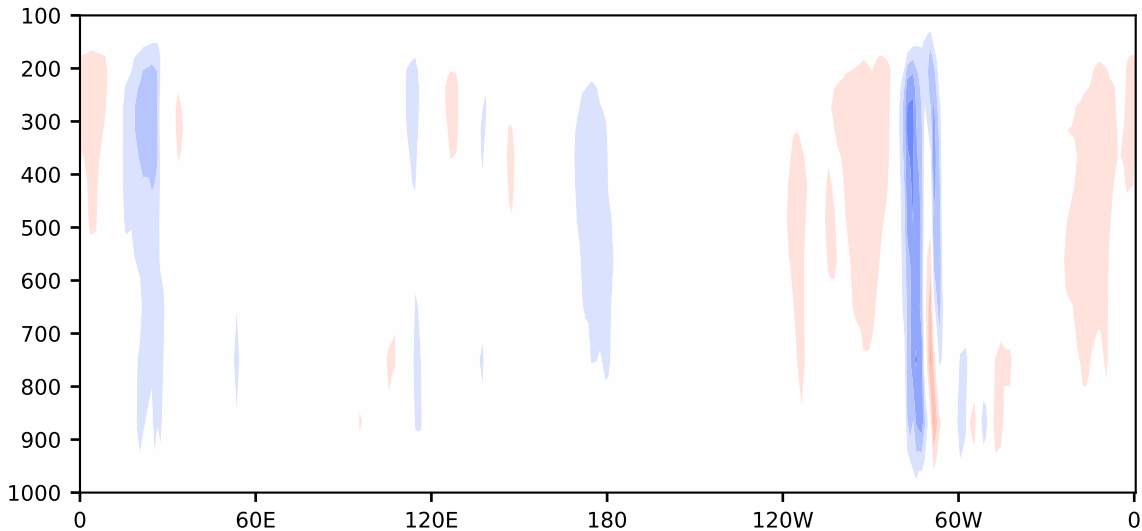

Difference

Max 6.70
Mean 0.01
Min -8.60

RMSE 1.46
CORR 0.97