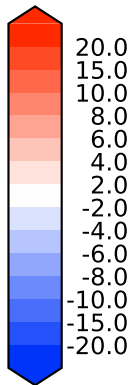

Difference

Max 5.24
Mean -0.01
Min -8.15

RMSE 1.70
CORR 0.94