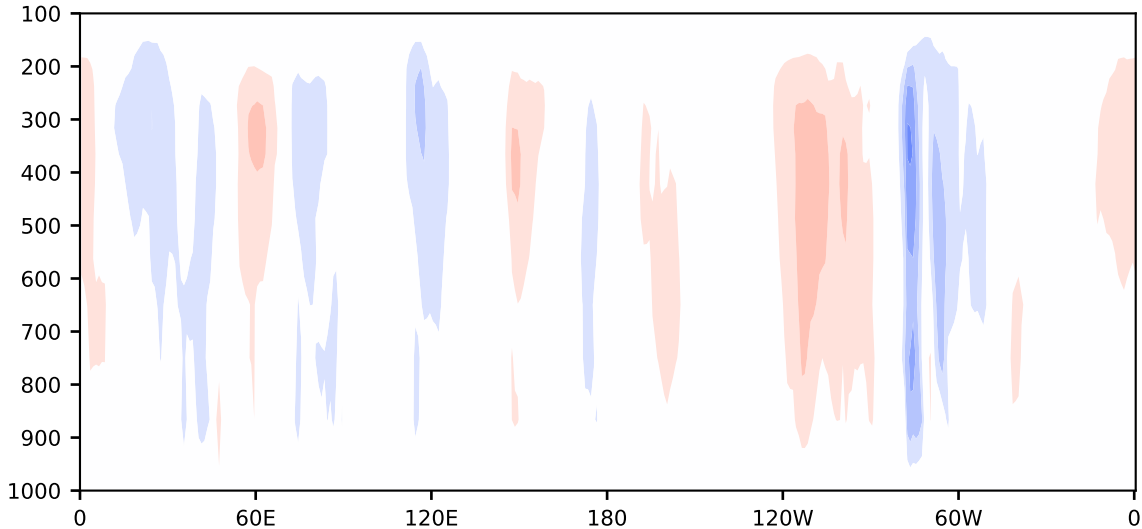

Difference

Max 5.24
Mean -0.01
Min -8.15

RMSE 1.70
CORR 0.94