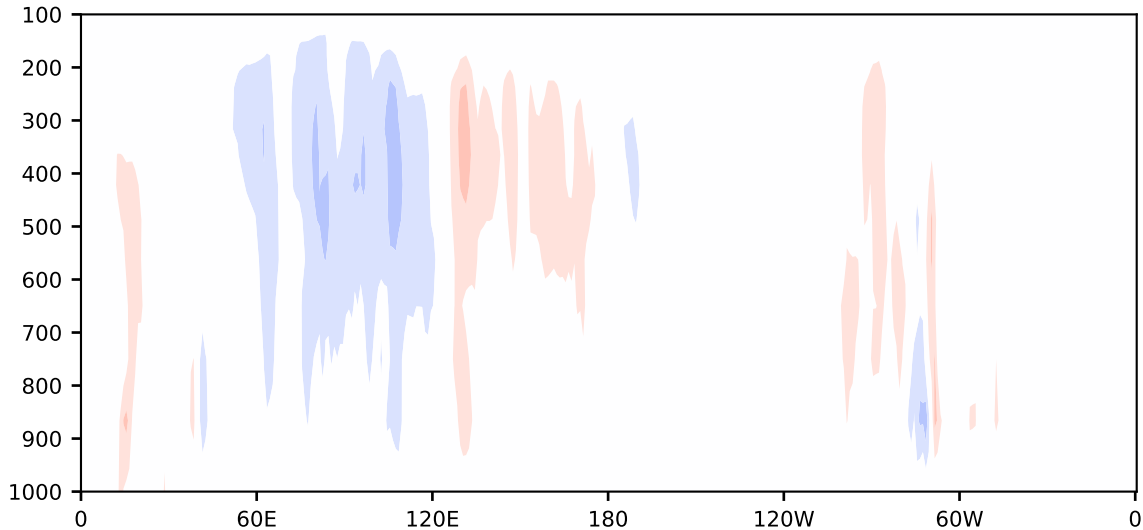

Difference

Max 5.46
Mean 0.01
Min -5.55

RMSE 1.42
CORR 0.98