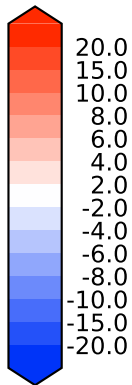

Difference

Max 5.46
Mean 0.01
Min -5.55

RMSE 1.42
CORR 0.98